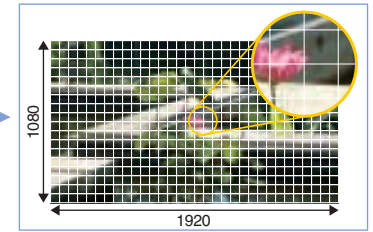

AQUOS 45-inch models

Proprietary Advanced Super View LCD Panel

Low-reflection Black TFT coating effectively reduces the glare of ambient light

CRT and Plasma TVs may experience screen glare from indoor lighting and sunlight. AQUOS LCD screens effectively reduce reflection to provide vivid large-screen pictures. No need to worry about television placement. Enjoy high-quality pictures even in a room exposed to the sun.