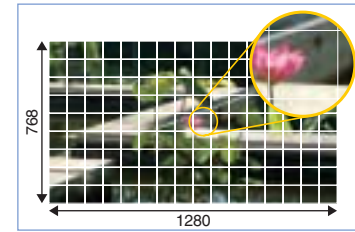

All AQUOS G Series models use true 16:9 aspect ratio and high resolutions (1920 x 1080 for 45" models, 1366 x 768 for 37", 32", and 26" models) to perfectly reproduce HDTV programming without distorting the image to fill the screen.